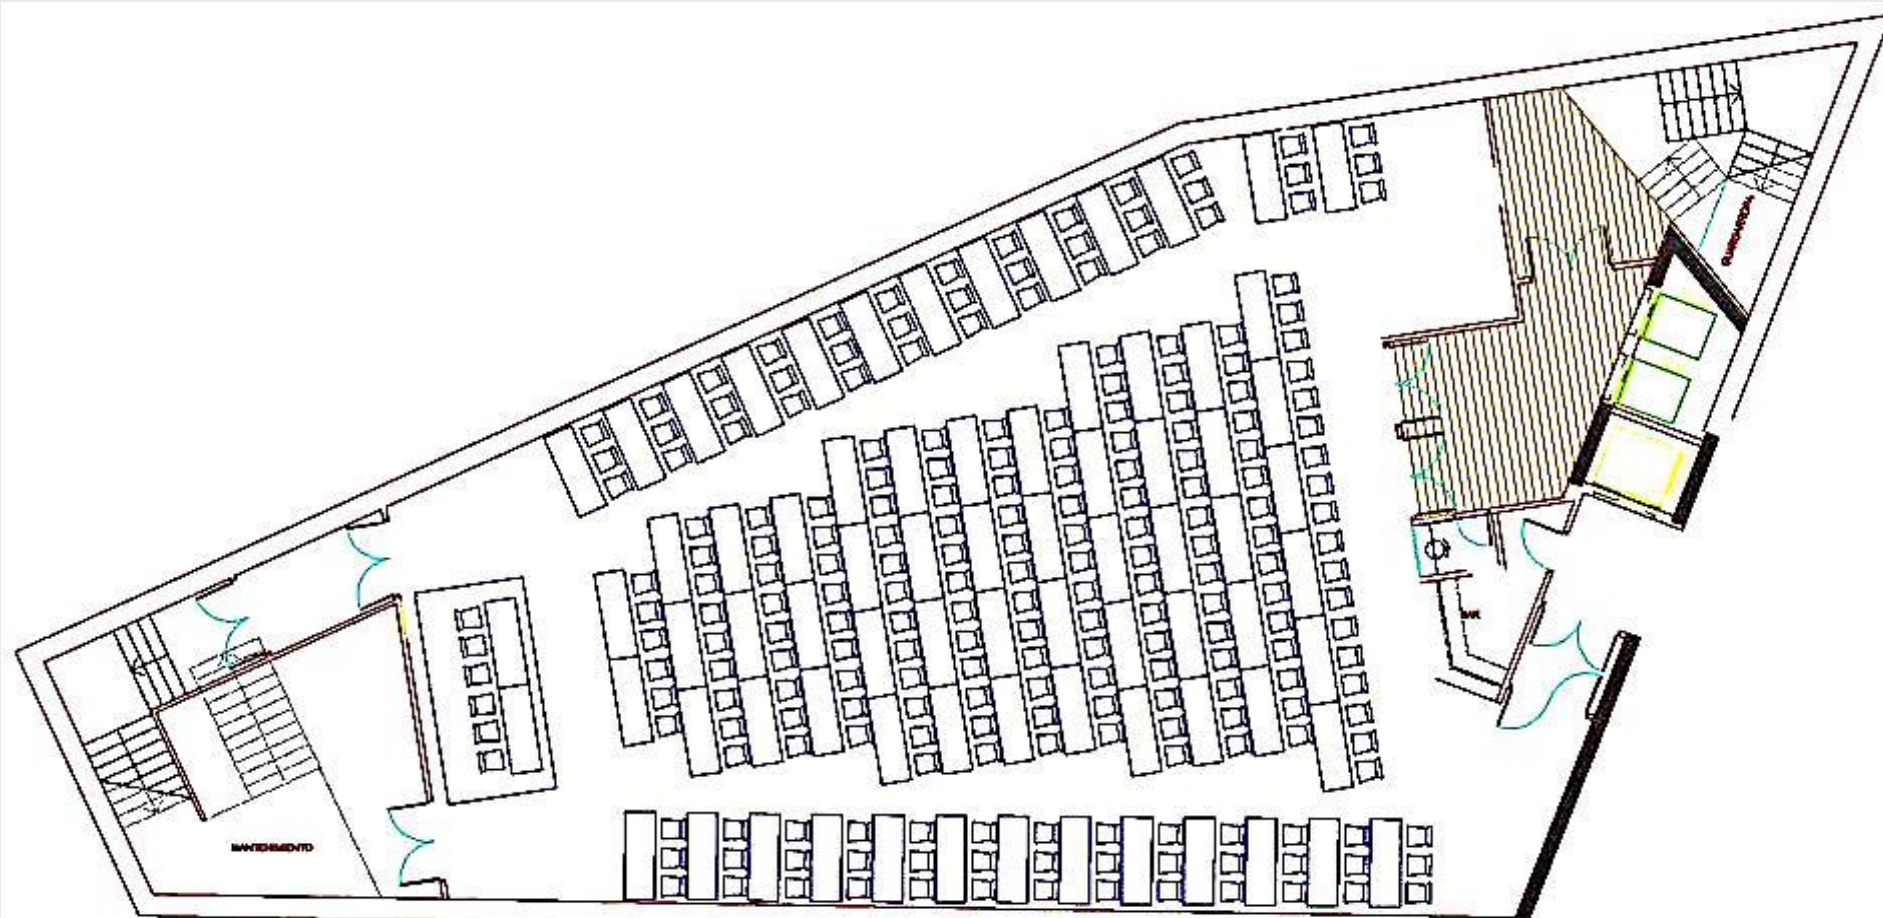

Malaga Meeting Room

- Plenary room, Located on the floor -1, 360 m² and 4,24 m high
- Completely diaphanous and built-in audiovisual equipment
- Maximum capacity of 220 pax school set up, 400 pax theatre set up y 150 pax cabaret set up