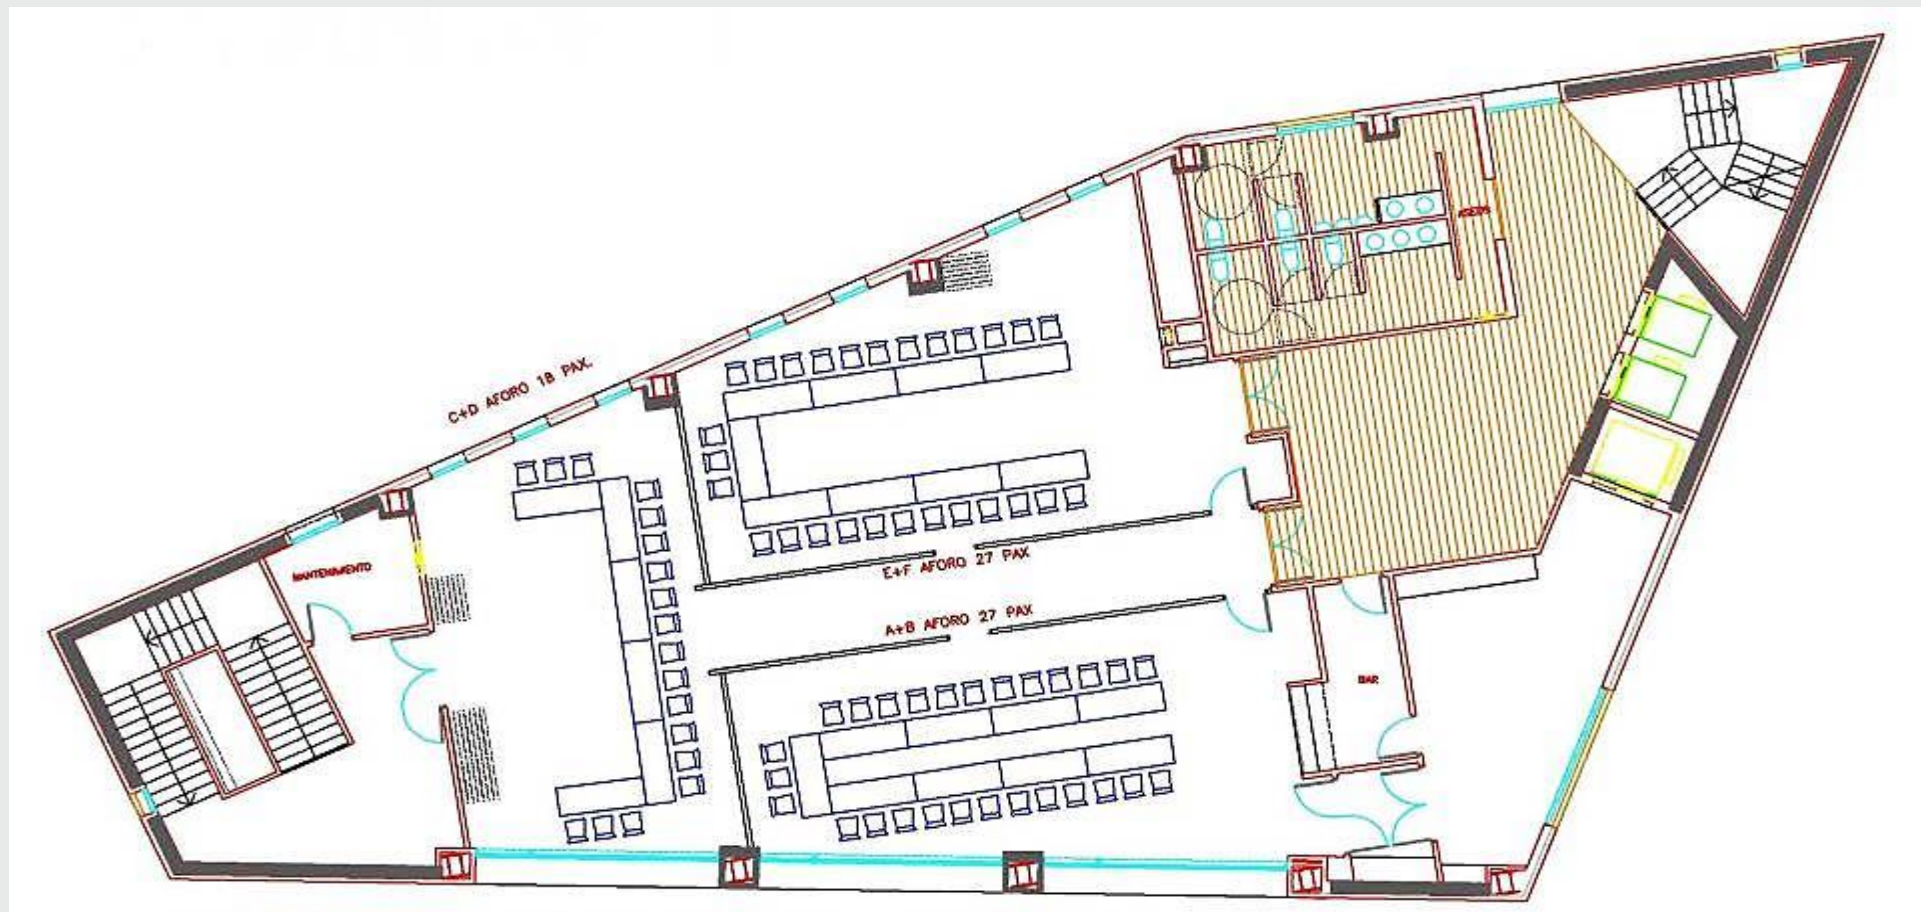

Room divisible with mobile soundproofing panels from 2 to 5 syndicate rooms, allowing meeting from 15 to 300 delegates depending of the set-up of each room. A Conference Secretary area and registration desk is also available.

Mediterraneo Meeting Room

- . Located on the first floor, 245 m² movable walls up to 6 breakout rooms, all of them are diaphanous, daylight and built-in audiovisual equipment
- . Ideal for banquets
- . Perfect sea views

ALBORÁN MEETING ROOM

Surface	Ceiling Height	Theatre	CAR EXPO	Direct car access
547 m ²	3.10 m	500	12 cars	2

SALONES MEETING ROOMS	SUP. m ² Sq. Mts	SUP. pies Sq. Mts	ALTURA HEIGHT	PLANTA FLOOR	DIVISIBLE DIVISIBLE	COCKTAIL CÓCTEL	TEATRO THEATER	ESCUELA CLASSROOM	BANQUETE BANQUET	CABARET CABARET	EN "U" "U" SHAPE
MEDITERRANEO	245,87	2.646	3,19	1	SI / 6	220	310	146	144	75	51
SALA A	41,90	451	3,19	1	NO	30	40	18	16	10	15
SALA B	31,79	342	3,19	1	NO	20	30	18	12	5	9
SALA C	24,73	266	3,19	1	NO	10	18	6	10	5	9
SALA D	26,81	288	3,19	1	NO	10	20	6	10	5	9
SALA E	38,55	415	3,19	1	NO	30	38	18	12	5	15
SALA F	43,70	470	3,19	1	NO	30	40	18	16	10	15
TORREMOLINOS	239,81	2.580	3,94	0	SI / 5	240	300	155	152	85	45
SALA A	38,86	418	3,94	0	NO	35	42	12	24	10	12
SALA B	31,79	342	3,94	0	NO	30	34	12	20	5	9
SALA C	65,49	705	3,94	0	NO	60	74	24	40	15	18
SALA D	38,55	415	3,94	0	NO	30	42	12	24	10	12
SALA E	39,65	427	3,94	0	NO	30	40	18	24	10	15
MÁLAGA	360,31	3.877	4,24	-1	NO	300	400	220	220	145	63
PONIENTE	80,64	867	2,90	0	NO	40	50	40	32	15	25
LEVANTE	80,64	867	2,90	0	NO	40	50	40	32	15	25
ALBORÁN	547,00	5.446	3,10	-1	SI / 2	400	480	252	340	216	n/a
SALA 1	273,50	2.723	3,10	-1	NO	200	240	126	144	108	n/a
SALA 2	273,50	2.723	3,10	-1	NO	200	240	126	144	108	n/a