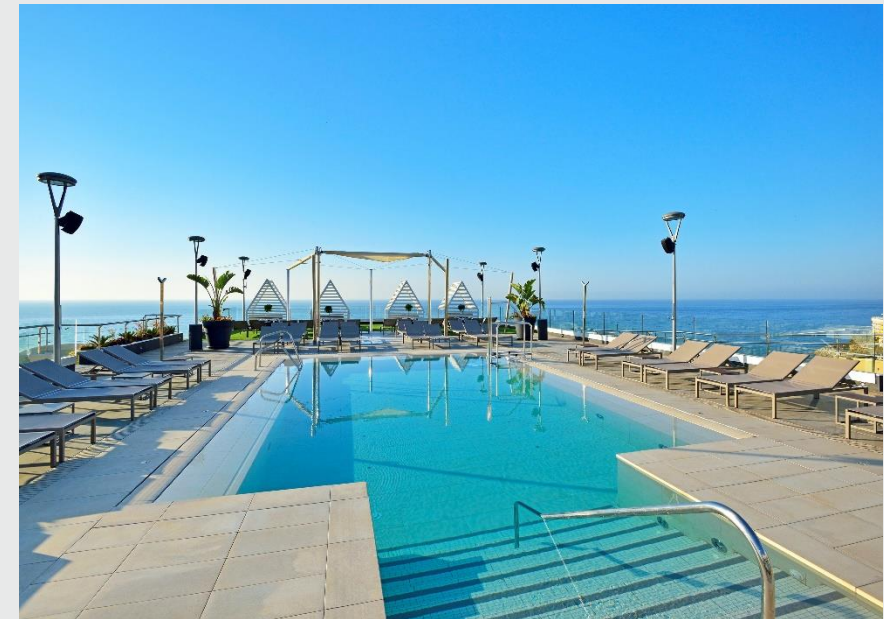

LEVEL

T H E L E V E L

The Level is to add value

The Level is an area
designed exclusively for you.

- Private reception
- Private breakfast
- Open bar with snacks and drinks
- Solarium with private pool for The Level guests
- 30% off in the water circuit of our Thalasso- Spa